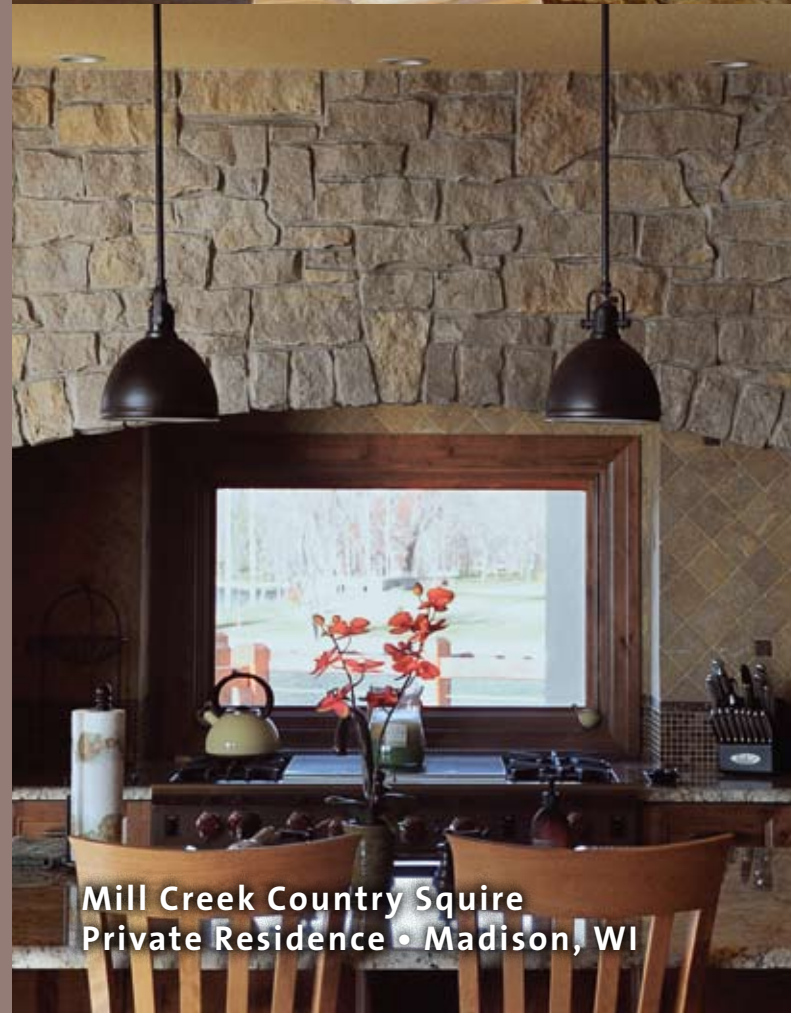

**Chilton Rustic Natural Thin Veneer
Private Residence • Madison, WI**

**Top: Fond du Lac and Calico Wallstone
(blended on site)**

Private Residence • Lake Wisconsin

Left: Ochre Stacked Stone

Private Residence • Madison, WI

Right: Shanghai Rust Stacked Stone

Colorfalls Pond Kit

Madison Block & Stone Showroom

**Mill Creek Country Squire
Private Residence • Madison, WI**

Indiana Limestone Fireplace
Surround • Private Residence